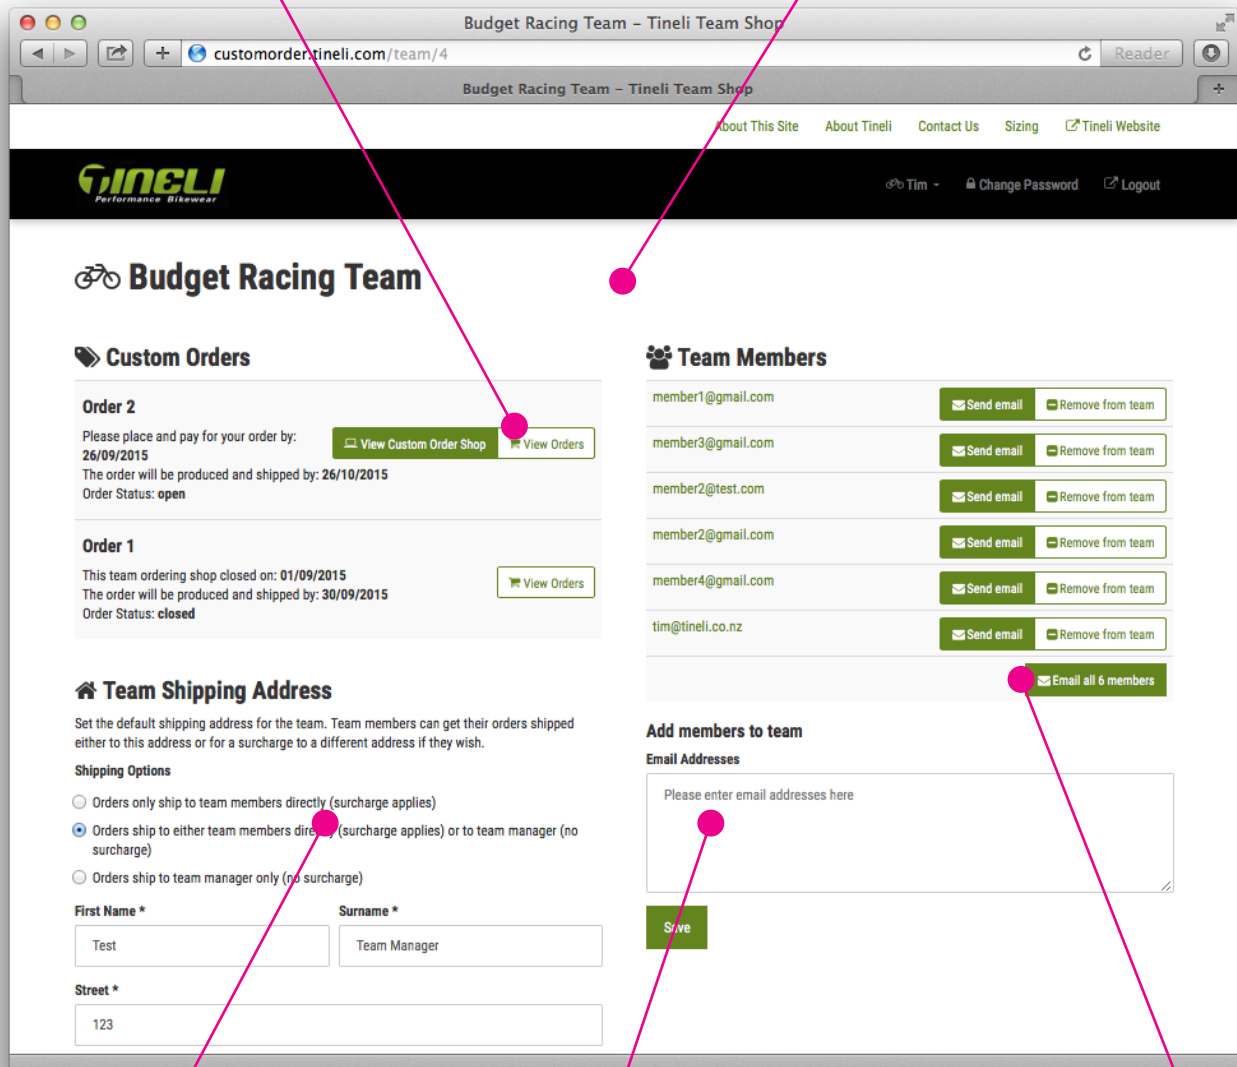

## TEAM MANAGER

The Team Manager's page gives you access to special admin functions to simplify the task of managing the order.

Once you're logged in you can access the Team Manager's page from the drop down by your name.

Click View Orders to see details of all the orders received.

The system will remind members as the deadline approaches, and keep them up to date with progress so you don't have to.

Choose how you'd like the goods shipped.

Add team members by pasting their email addresses straight into this form. You can add them individually or in a bulk lot.

Share the store details with the whole team at the click of a button. You can edit the email before you send.

## TEAM ORDER STORE

Your team members see the store front end where they can view the products and place their orders.

The store collects and compiles all the orders and takes the payment which saves the team manager the considerable workload and responsibility of handling that themselves.